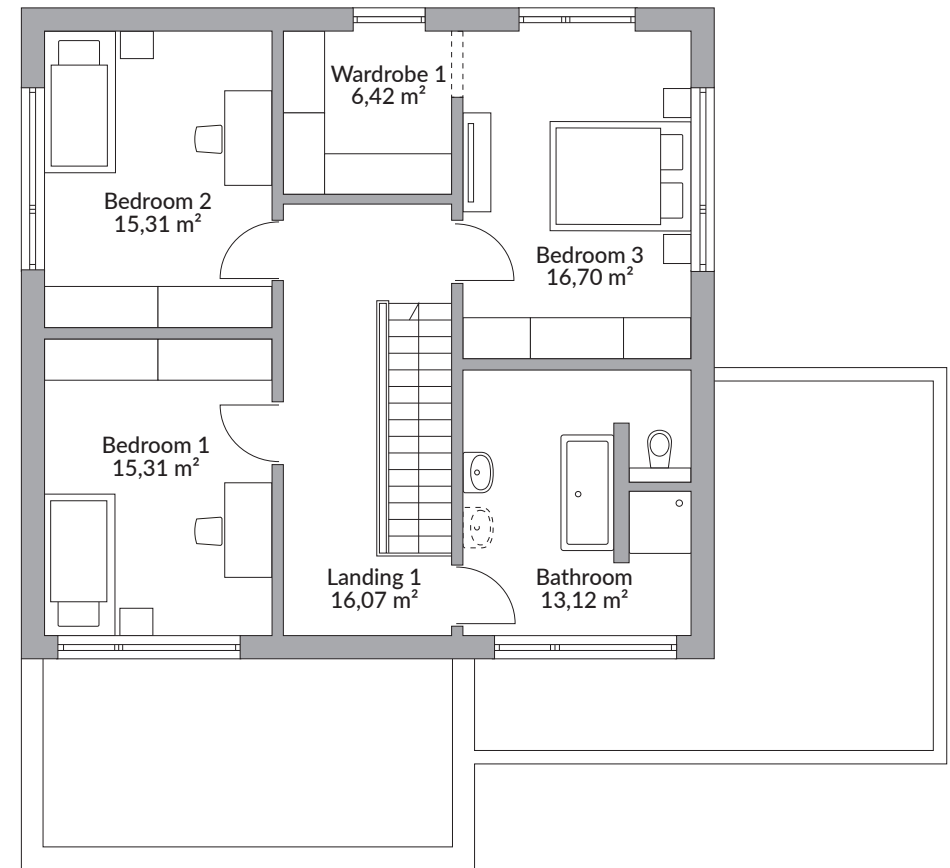

PARK 186W

186,38 m²

Ground Floor Area 103,45 m²

First Floor Area 82,93 m²

TODAY