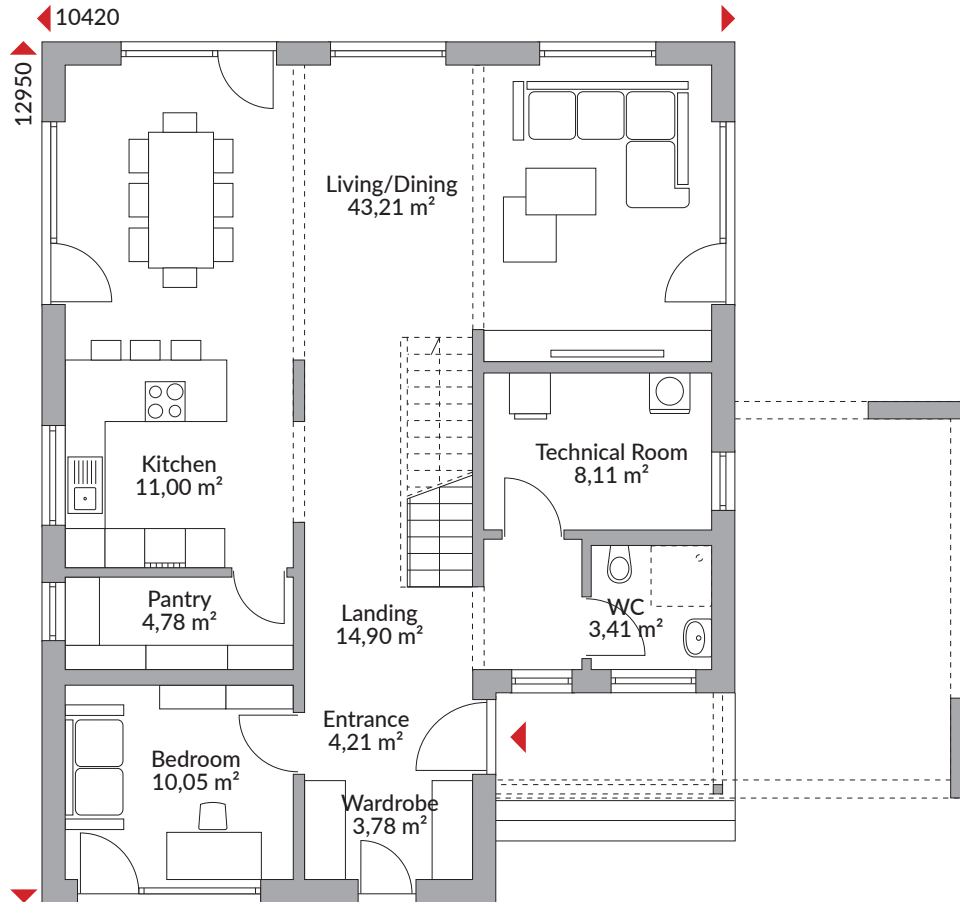

PARK 186W

186,38 m²

Ground Floor Area 103,45 m²

First Floor Area 82,93 m²

TODAY